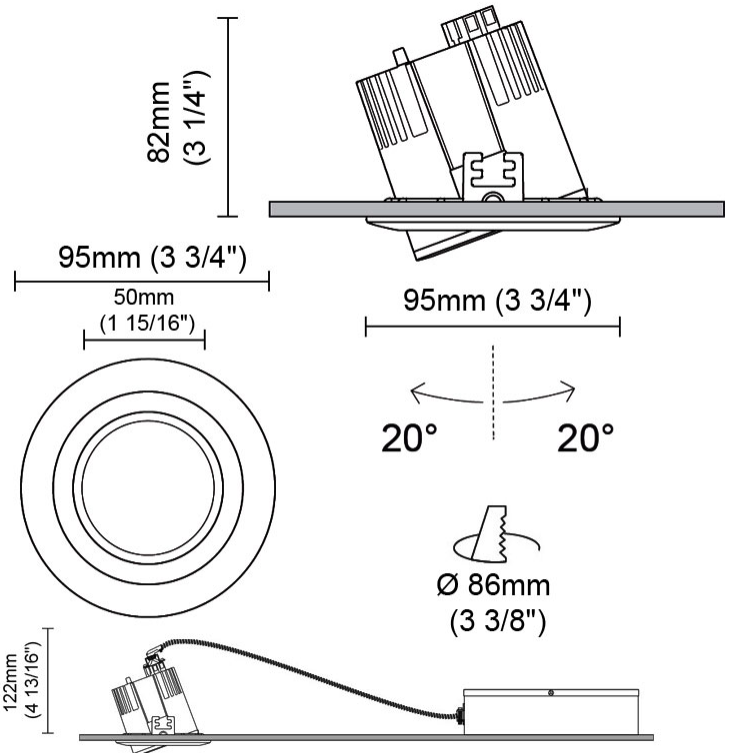

GENERAL

Series: Dixit
Subseries: Dixit RA8
Brand: Ivela
Division: Architectural
Mounting Type: Recessed
Mounting Location: Ceiling
Subcategory: Downlight

PHYSICAL

Shape: Round
Diameter (mm): 95
Diameter (in): 3 3/4
Height (mm): 82
Height (in): 3 1/4
Min. Recessing Depth (mm): 122
Min. Recessing Depth (in): 4 13/16
Light Distribution: Adjustable / Direct
Weight (kg): 0.4
Weight (lbs): 0.88
Diffuser: Clear Polycarbonate
Fixture Finish: MWH
Fixture Material: Aluminum Die Cast
Cut-out Measurements: 86mm / 3 3/8"

ELECTRICAL

Lamp Type: LED
Total Output Wattage (W): 9 / 12
Dimming: Tri-Mode (Non-Dimming and Phase Dimming (120Vac only) and 0-10V Dimming)
Driver Included: No
Driver Location: Recessed Housing
Driver Type: Constant Current - Universal
Driver Class: Class 2
Input Voltage (V): 120 - 277
Constant Current (MA): 250 / 350

LED

Number of LEDs: 1
Color Temperature (°K): 2700 / 3000 / 4000
Max. Delivered Lumen (lm): 1096 / 1447
CRI: >80 CRI
Efficiency (%): 87.7
Lamp Life (hrs): 50000
Upon Request: 3500K upon request

OPTICAL

Optic°: 26
Beam Angle: Symmetric
Adjustability: Tilt ±20°
Upon Request: Optic 45° (mirror-metallized) / 65° (white)

RATINGS AND CERTIFICATIONS

Certified By: Certified for North American Standards
IP rating: IP20
IK Rating: IK08
Glare Rating: ≤ 19