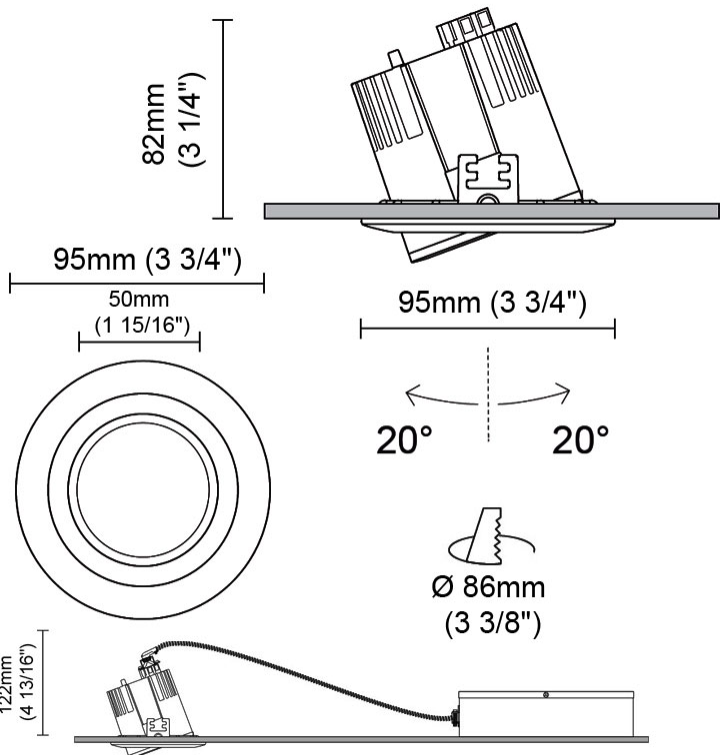

GENERAL

Series: Dixit
Partner: Ivela
Division: Architectural
Installation: Recessed
Product Type: Downlight
Mounting Location: Ceiling
Light Distribution: Adjustable / Direct

PHYSICAL

Aperture Sizes - Downlights: 2"
Shape: Round
Diameter (mm): 95
Diameter (in): 3 3/4
Depth (mm): 82
Depth (in): 3 1/4
Min. Recessing Depth (mm): 122
Min. Recessing Depth (in): 4 13/16
Weight (kg): 0.4
Weight (lbs): 0.88
Cut-out Measurements: 86mm / 3 3/8

Aperture Sizes - Downlights: 1"
 Shape: Round
 Diameter (mm): 95
 Diameter (in): 3 3/4
 Height (mm): 82
 Height (in): 3 1/4
 Min. Recessing Depth (mm): 122
 Min. Recessing Depth (in): 4 13/16
 Weight (kg): 0.4
 Weight (lbs): 0.88
 Diffuser: Clear Polycarbonate
 Fixture Finish: MWH
 Fixture Material: Aluminum Die Cast
 Cut-out Measurements: 86mm / 3 3/8"

Optic°: 26
 Beam Angle: Symmetric
 Adjustability: Tilt ±20°
 Upon Request: Optic 45° (mirror-metallized) / 65° (white)

RATINGS AND CERTIFICATIONS

Certified By: Certified for North American Standards
 IP rating: IP20
 IK Rating: IK08
 Glare Rating: ≤ 19